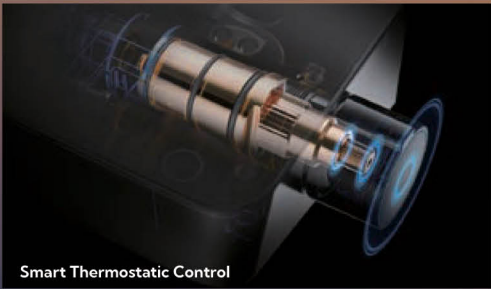

คาร์ทริดจ์ ช่วยรักษาอุณหภูมิของน้ำให้คงที่ตลอดเวลา และป้องกันการเปลี่ยนแปลงของอุณหภูมิที่รวดเร็ว เช่น น้ำร้อนหรือเย็นเกินไป ช่วยให้การใช้งานปลอดภัย

Smart Thermostatic Control

มีชั้นวางของในตัว ใช้วางแชมพู เจลอาบน้ำ ฯลฯ ได้อย่างเป็นระเบียบ เพิ่มความสะดวกในการใช้งาน